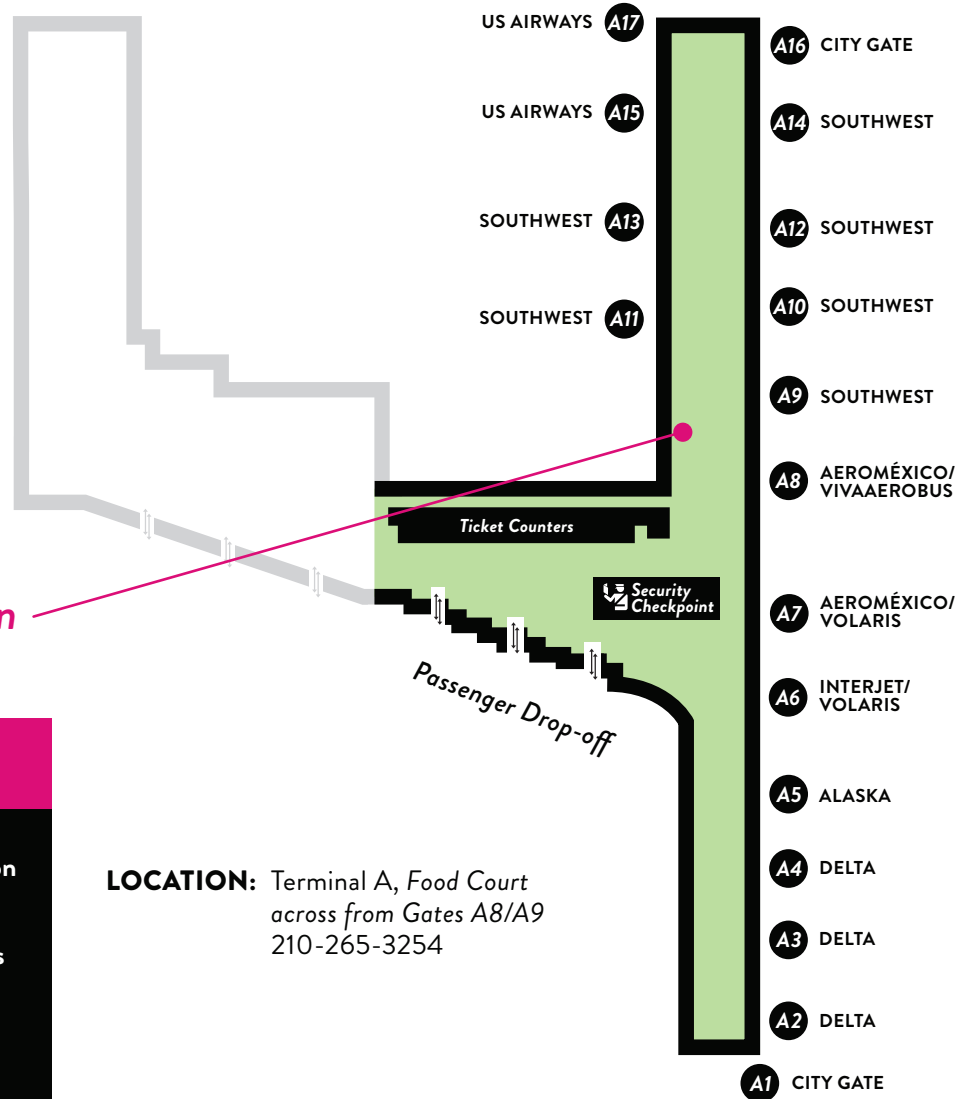

10% Off Total Ticket Price

Terminal A Discounts are being offered by various participating concessions doing business at the San Antonio International Airport. One coupon per customer. No additional discounts apply. **Must present coupon and boarding pass at time of purchase.**

Terminal

Auntie Anne's/Cinnabon

About Us

The fresh, gooey taste of a Cinnabon cinnamon roll accompanied with a deliciously perfected Auntie Anne's pretzel offers SAT passengers a sweet treat on the go.

LOCATION: Terminal A, Food Court across from Gates A8/A9
210-265-3254

You may access terminal A or B concessions to use these coupons. However, please budget your time accordingly. You will have to pass through security at each terminal to reach restaurants and shops at gates.