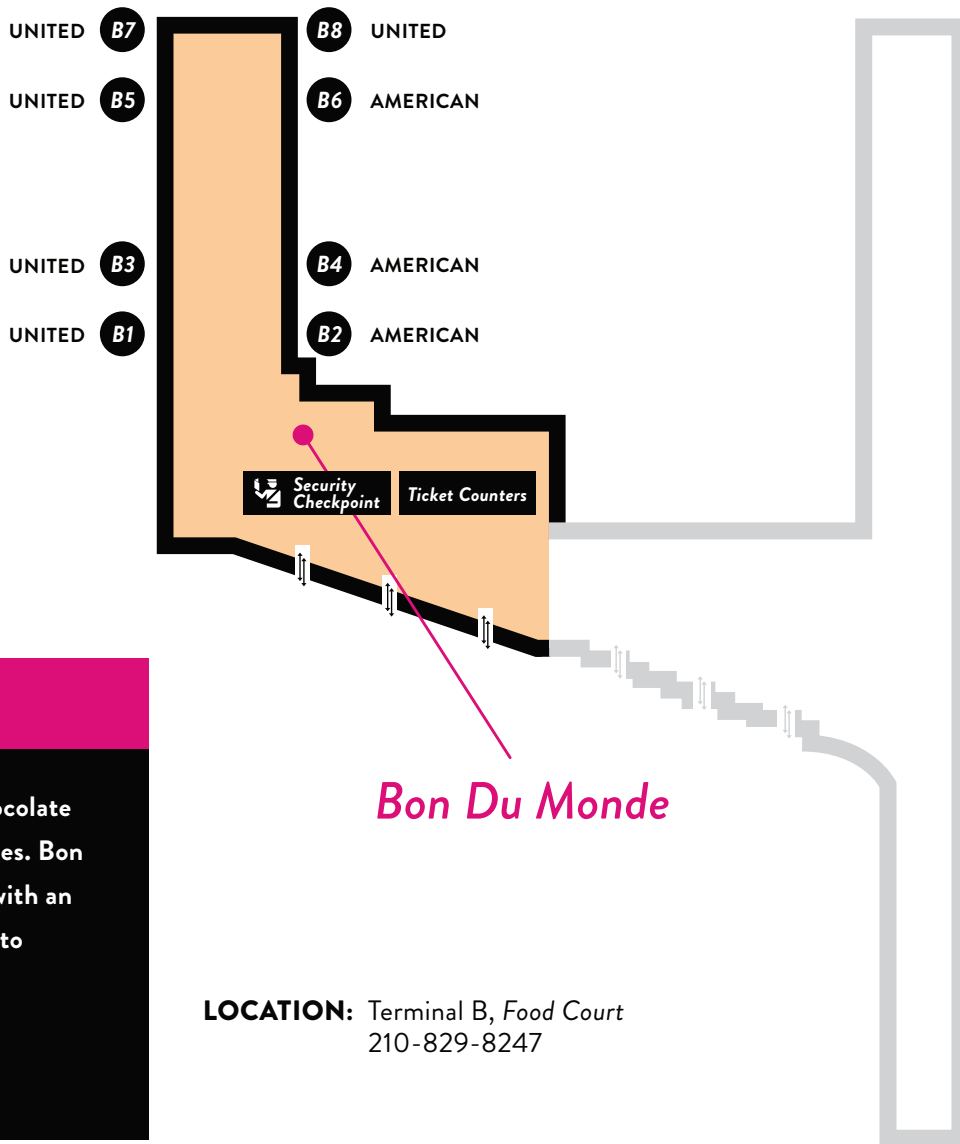

Bon Du Monde 10% Off Total Ticket Price

Chocolates from Around the World

Terminal B Discounts are being offered by various participating concessions doing business at the San Antonio International Airport. One coupon per customer. No additional discounts apply. **Must present coupon and boarding pass at time of purchase.**

Terminal

Bon Du Monde

LOCATION: Terminal B, Food Court
210-829-8247

About Us

Stop by and pick up a chocolate surprise for your loved ones. Bon Du Monde provides you with an array of thoughtful gifts to sweeten your trip.

You may access terminal A or B concessions to use these coupons. However, please budget your time accordingly. You will have to pass through security at each terminal to reach restaurants and shops at gates.