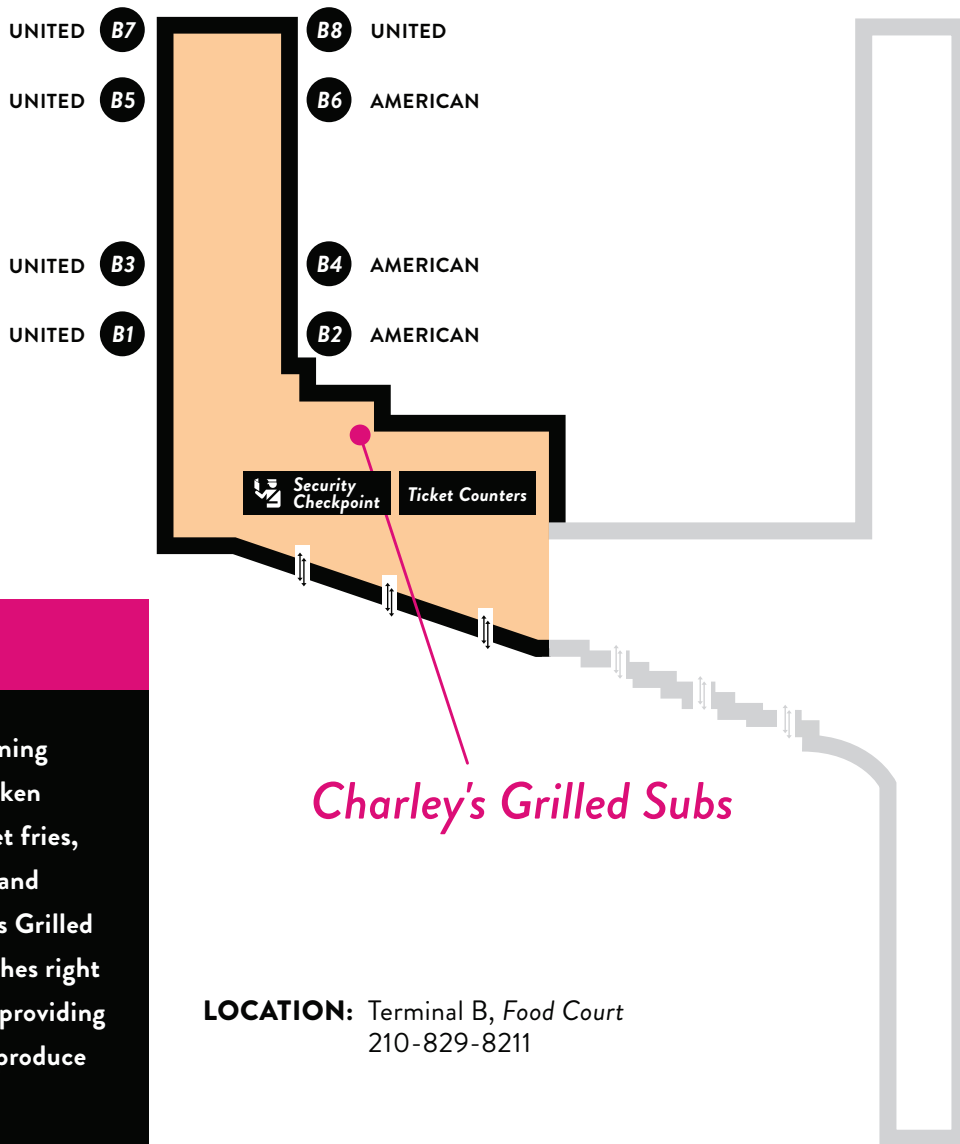

10% Off Total Ticket Price

Terminal B Discounts are being offered by various participating concessions doing business at the San Antonio International Airport. One coupon per customer. No additional discounts apply. **Must present coupon and boarding pass at time of purchase.**

Terminal

Charley's Grilled Subs

LOCATION: Terminal B, Food Court
210-829-8211

About Us

Famous for its award-winning Philly Cheese Steak, chicken sandwiches, subs, gourmet fries, natural lemonade, salads and healthy options, Charley's Grilled Subs prepares its sandwiches right in front of the customer, providing high-quality meat, fresh produce and attentive service.

You may access terminal A or B concessions to use these coupons. However, please budget your time accordingly. You will have to pass through security at each terminal to reach restaurants and shops at gates.