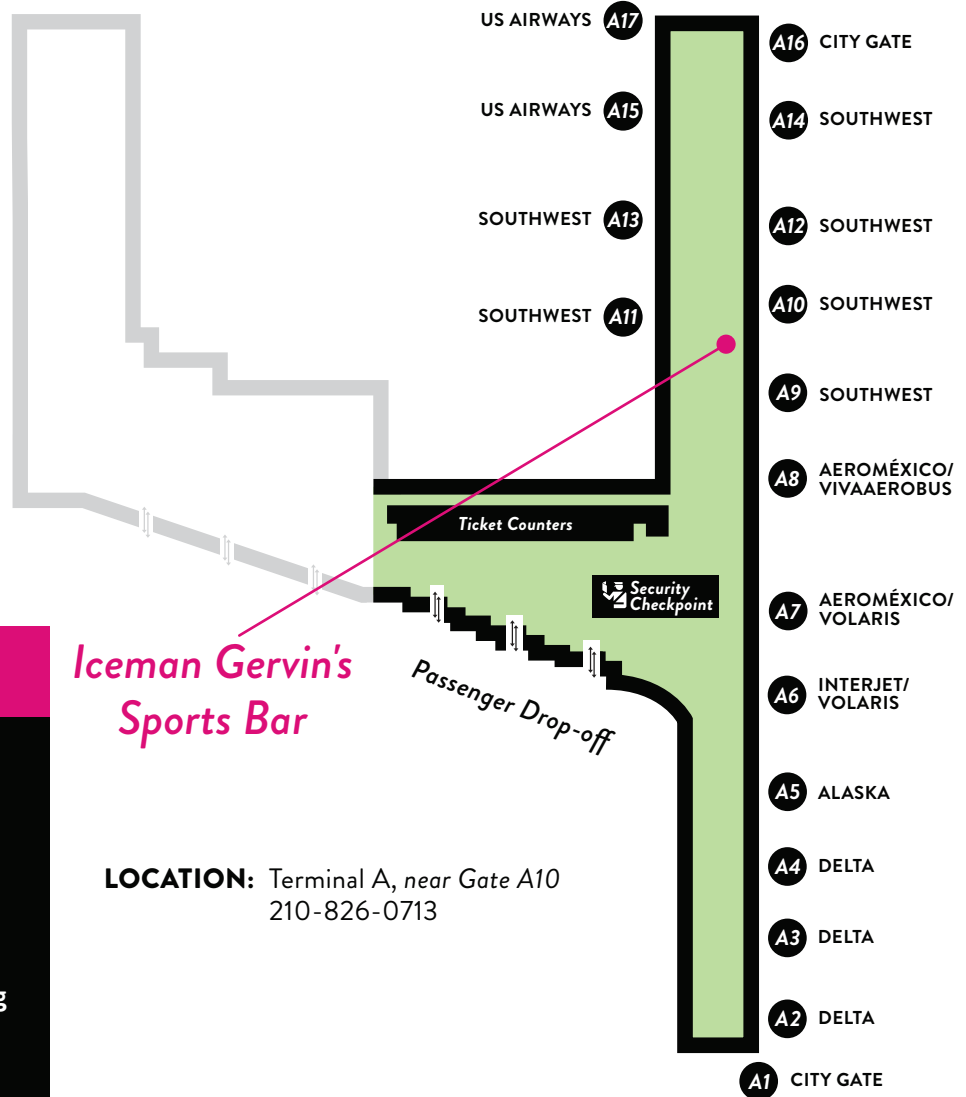

**10% Off**  
**Total Ticket Price**  
 Alcohol excluded.

Terminal  
**A**

Discounts are being offered by various participating concessions doing business at the San Antonio International Airport. One coupon per customer. No additional discounts apply.  
**Must present coupon and boarding pass at time of purchase.**

Terminal

**Iceman Gervin's Sports Bar**

**LOCATION:** Terminal A, near Gate A10  
 210-826-0713

**About Us**

Traveling got you stressed? Chill at Gervin's Sports Bar. Featuring memorabilia from George "Ice Man" Gervin, catch up on the Spurs while savoring Base Line Nachos, the Slam Dunk turkey sandwich or the Nothing But Net club sandwich. Game on!

You may access terminal A or B concessions to use these coupons. However, please budget your time accordingly. You will have to pass through security at each terminal to reach restaurants and shops at gates.