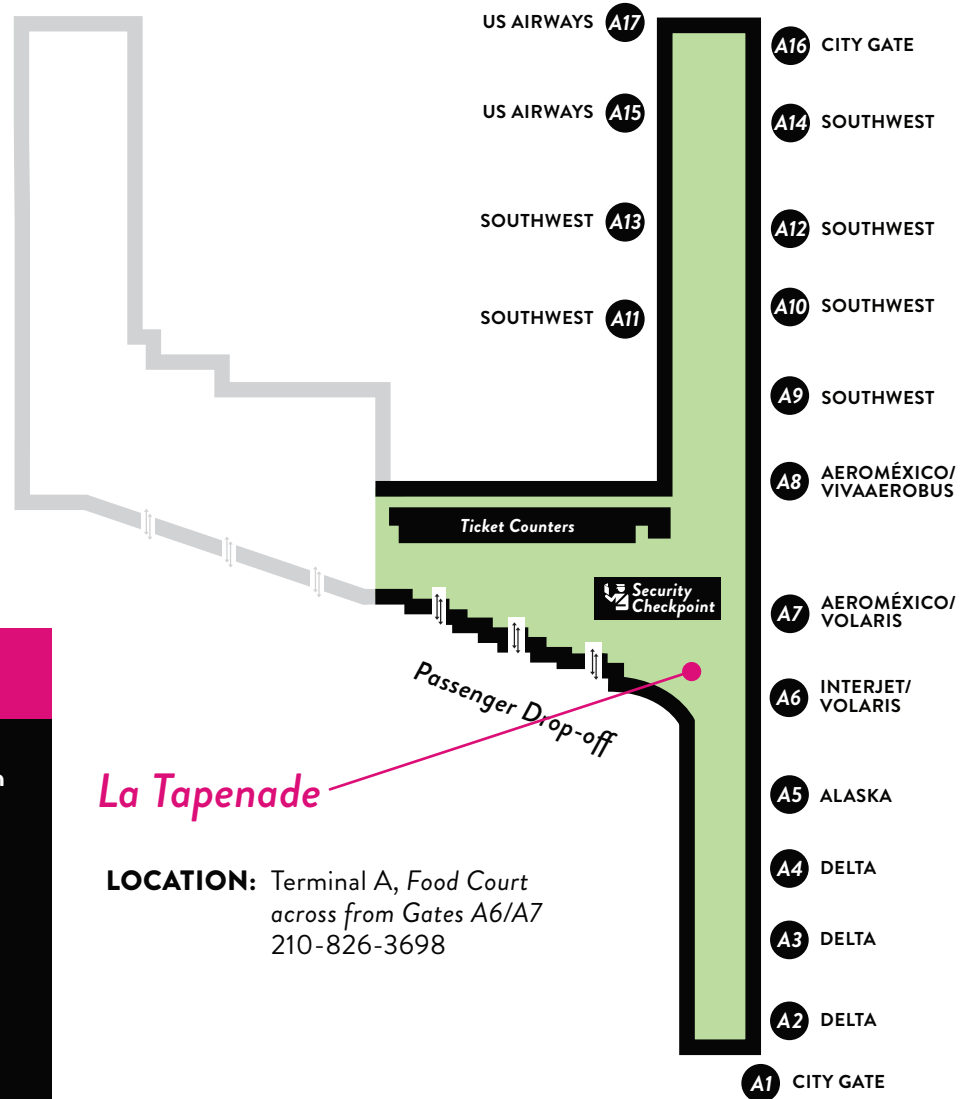

La Tapenade
MEDITERRANEAN CAFE

10% Off
Total Ticket Price

Terminal
A

Discounts are being offered by various participating concessions doing business at the San Antonio International Airport. One coupon per customer. No additional discounts apply.
Must present coupon and boarding pass at time of purchase.

Terminal

LOCATION: Terminal A, Food Court
across from Gates A6/A7
210-826-3698

About Us

Take your taste buds on a trip with a Mediterranean-inspired meal. La Tapenade Mediterranean Café offers a plethora of healthy, yet delicious meals to satisfy that preflight hunger.

You may access terminal A or B concessions to use these coupons. However, please budget your time accordingly. You will have to pass through security at each terminal to reach restaurants and shops at gates.