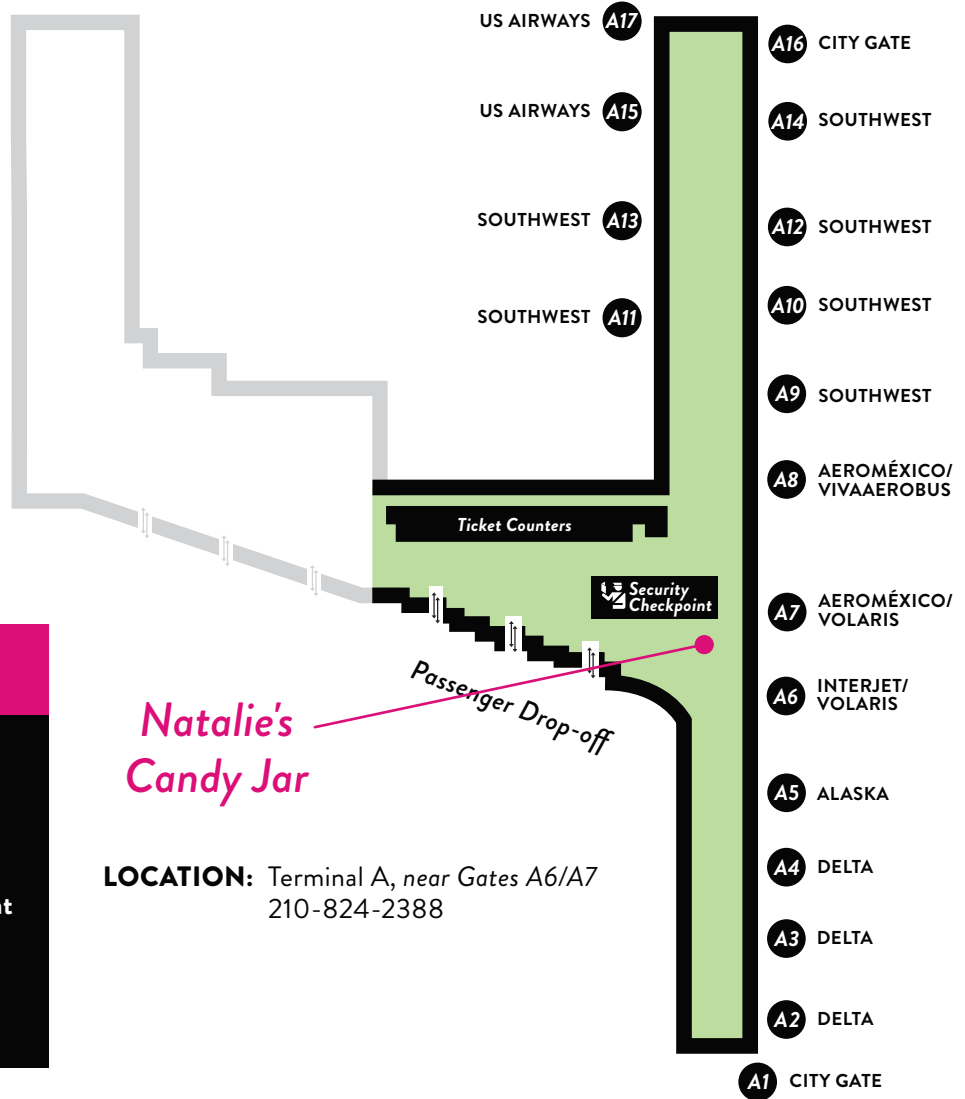

10% Off All Bulk Candy Purchases

Terminal
A

Discounts are being offered by various participating concessions doing business at the San Antonio International Airport. One coupon per customer. No additional discounts apply.
Must present coupon and boarding pass at time of purchase.

Terminal

Natalie's Candy Jar

LOCATION: Terminal A, near Gates A6/A7
210-824-2388

About Us

Giant lollipops mark the spot that offers vintage candies, deluxe chocolates and every gummy variety under the rainbow, and that just scratches the sugar-coated surface.

You may access terminal A or B concessions to use these coupons. However, please budget your time accordingly. You will have to pass through security at each terminal to reach restaurants and shops at gates.