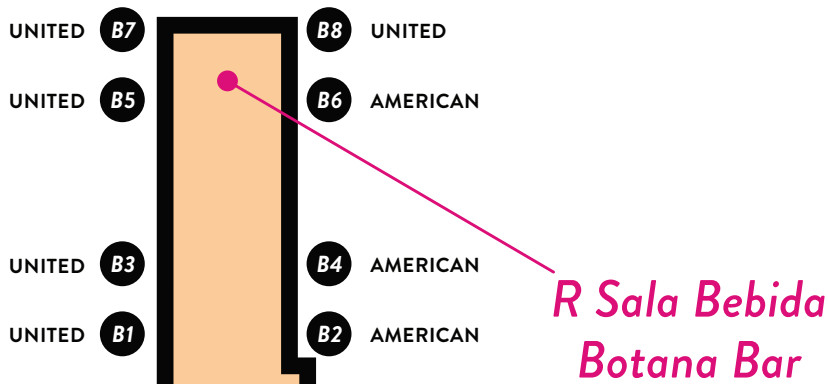

# 10% Off Total Ticket Price

Alcohol excluded.

Terminal  
**B**

Discounts are being offered by various participating concessions doing business at the San Antonio International Airport. One coupon per customer. No additional discounts apply.  
**Must present coupon and boarding pass at time of purchase.**

Terminal