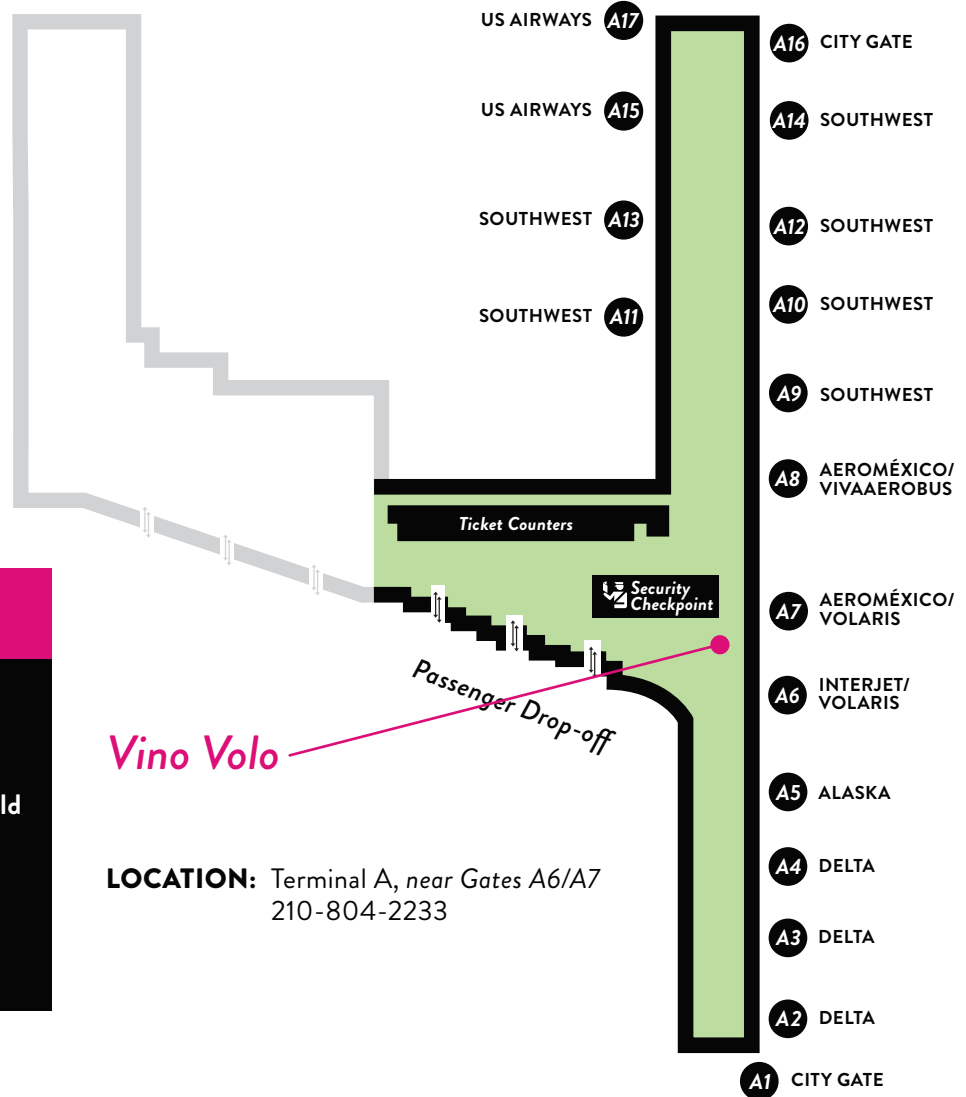

10% Off Retail Merchandise

Excludes food and drink consumed in-store.

Terminal
A

Discounts are being offered by various participating concessions doing business at the San Antonio International Airport. One coupon per customer. No additional discounts apply.
Must present coupon and boarding pass at time of purchase.

Terminal

LOCATION: Terminal A, near Gates A6/A7
210-804-2233

About Us

Boutique retail meets lounging in style at VINO VOLO, where great wines from across the globe are sold to travelers by glass or by bottle, en route or pre-flight. Travel the world, glass by glass!

You may access terminal A or B concessions to use these coupons. However, please budget your time accordingly. You will have to pass through security at each terminal to reach restaurants and shops at gates.