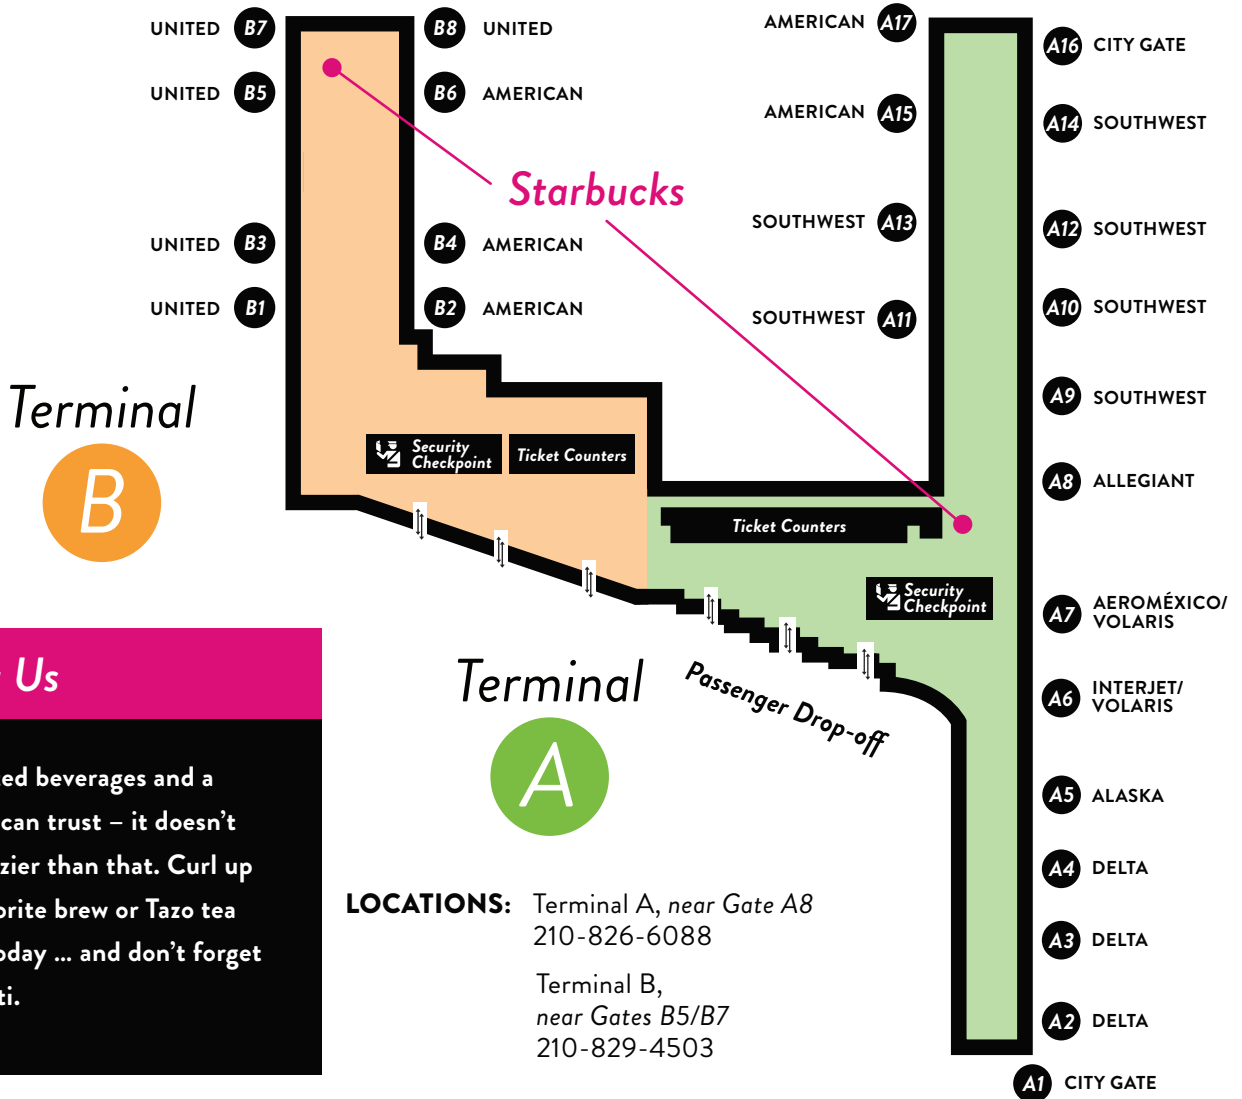

STARBUCKS®

10% Off Total Ticket Price

Merchandise excluded.

Terminals

A & B

Discounts are being offered by various participating concessions doing business at the San Antonio International Airport. One coupon per customer. No additional discounts apply. **Must present coupon and boarding pass at time of purchase.**

About Us

Handcrafted beverages and a name you can trust – it doesn't get any cozier than that. Curl up with a favorite brew or Tazo tea creation today ... and don't forget the biscotti.

You may access terminal A or B concessions to use these coupons. However, please budget your time accordingly. You will have to pass through security at each terminal to reach restaurants and shops at gates.