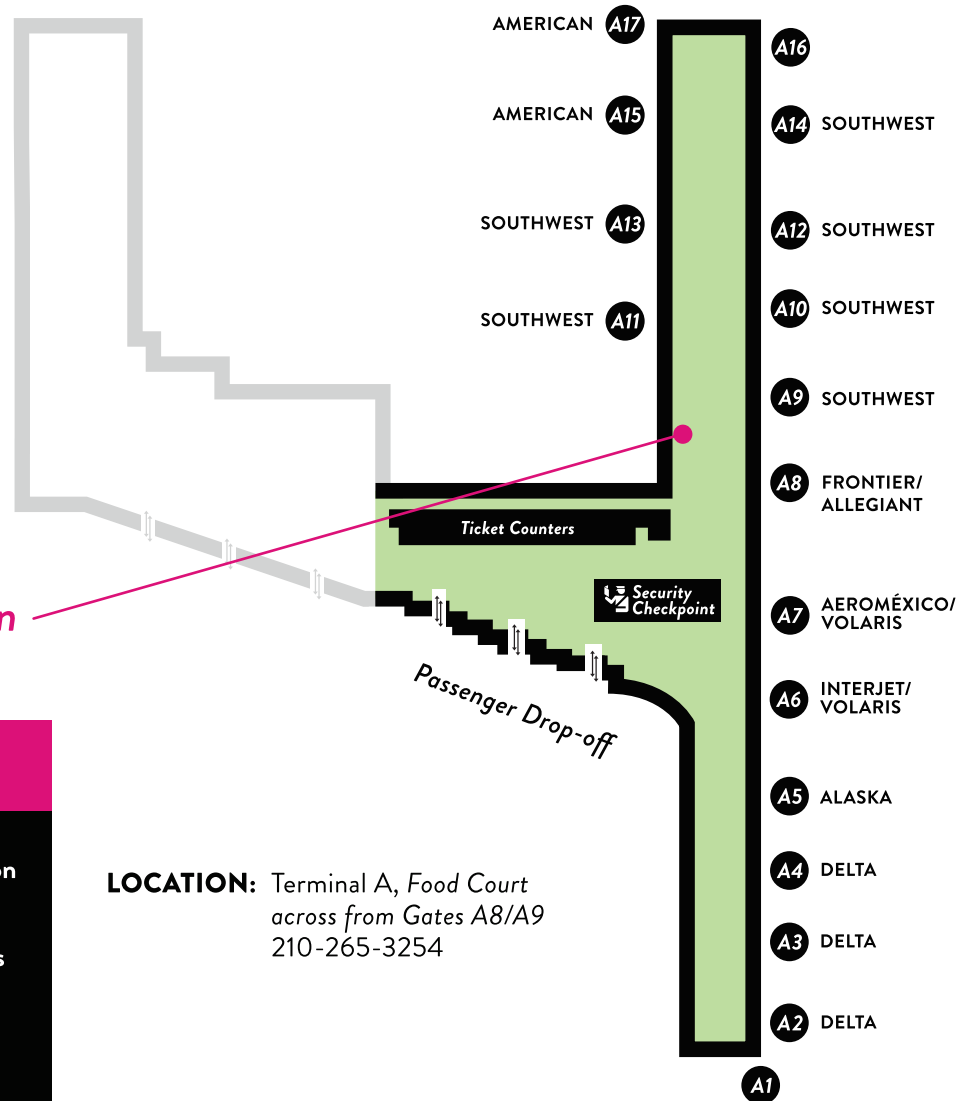

10% Off Total Ticket Price

Terminal A Discounts are being offered by various participating concessions doing business at the San Antonio International Airport. One coupon per customer. No additional discounts apply. **Must present coupon and boarding pass at time of purchase.**

Terminal

Auntie Anne's/Cinnabon

About Us

The fresh, gooey taste of a Cinnabon cinnamon roll accompanied with a deliciously perfected Auntie Anne's pretzel offers SAT passengers a sweet treat on the go.

LOCATION: Terminal A, Food Court
across from Gates A8/A9
210-265-3254

You may access terminal A or B concessions to use these coupons. However, please budget your time accordingly. You will have to pass through security at each terminal to reach restaurants and shops at gates.