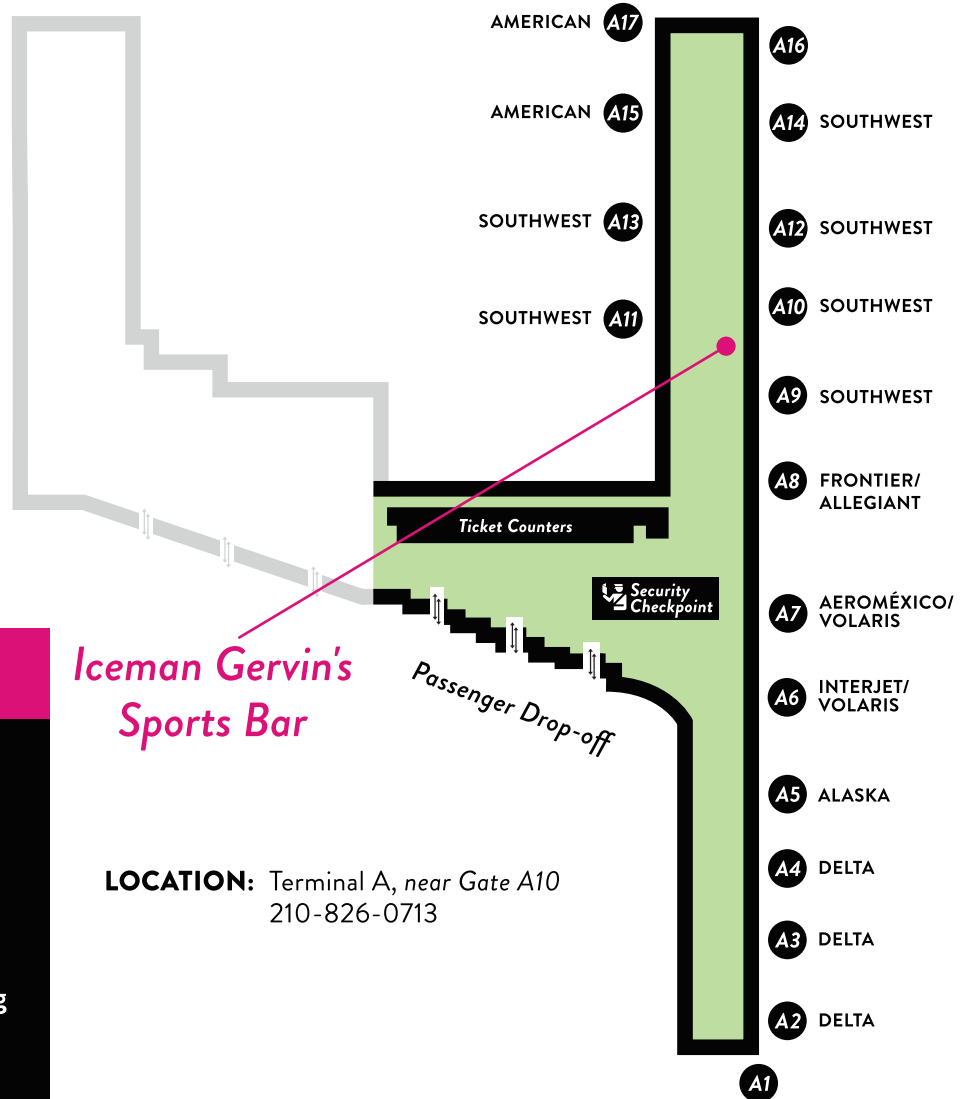

10% Off
Total Ticket Price
 Alcohol excluded.

Terminal
A

Discounts are being offered by various participating concessions doing business at the San Antonio International Airport. One coupon per customer. No additional discounts apply.
Must present coupon and boarding pass at time of purchase.

Terminal

About Us

Traveling got you stressed? Chill at Gervin's Sports Bar. Featuring memorabilia from George "Ice Man" Gervin, catch up on the Spurs while savoring Base Line Nachos, the Slam Dunk turkey sandwich or the Nothing But Net club sandwich. Game on!

You may access terminal A or B concessions to use these coupons. However, please budget your time accordingly. You will have to pass through security at each terminal to reach restaurants and shops at gates.