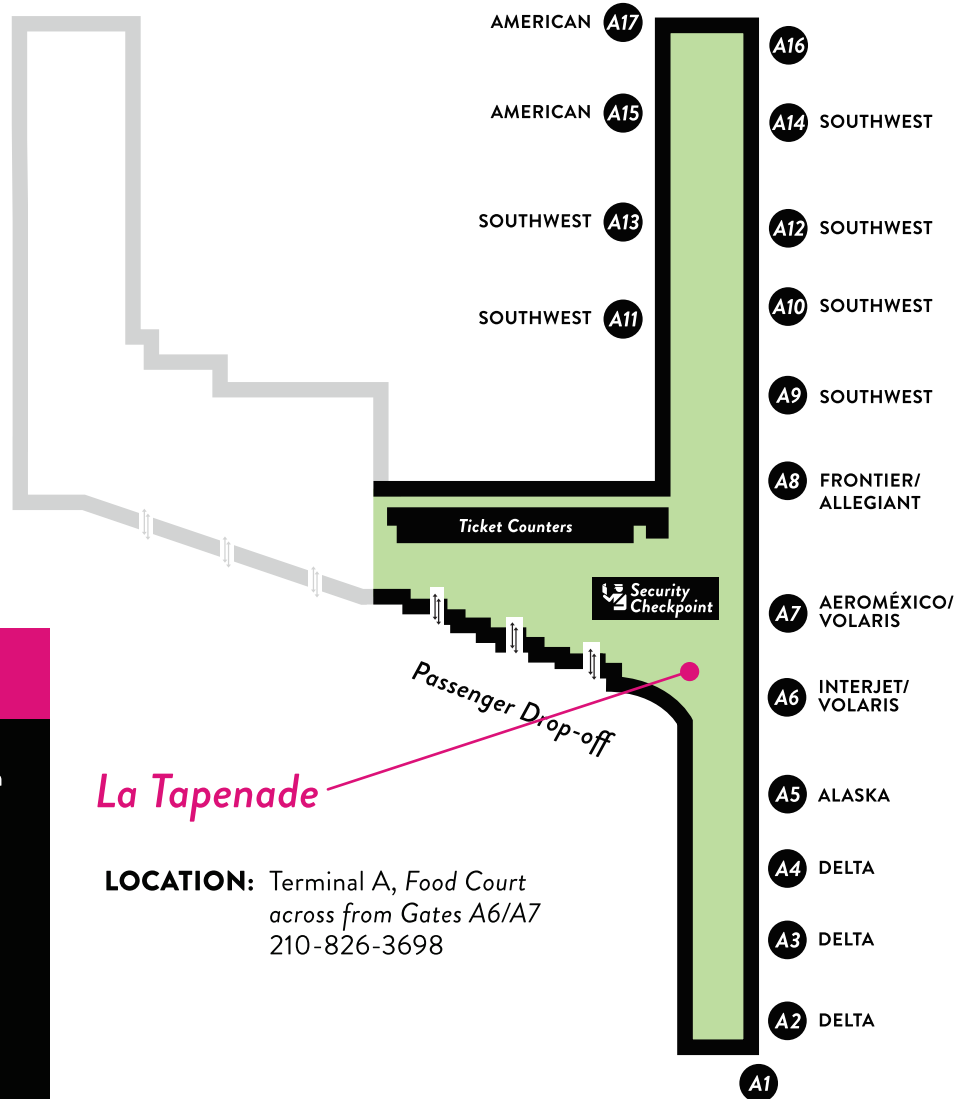

La Tapenade  
MEDITERRANEAN CAFE

10% Off  
Total Ticket Price

Terminal  
**A**

Discounts are being offered by various participating concessions doing business at the San Antonio International Airport. One coupon per customer. No additional discounts apply.  
**Must present coupon and boarding pass at time of purchase.**

Terminal

### About Us

Take your taste buds on a trip with a Mediterranean-inspired meal. La Tapenade Mediterranean Café offers a plethora of healthy, yet delicious meals to satisfy that preflight hunger.

**LOCATION:** Terminal A, Food Court across from Gates A6/A7  
210-826-3698

You may access terminal A or B concessions to use these coupons. However, please budget your time accordingly. You will have to pass through security at each terminal to reach restaurants and shops at gates.