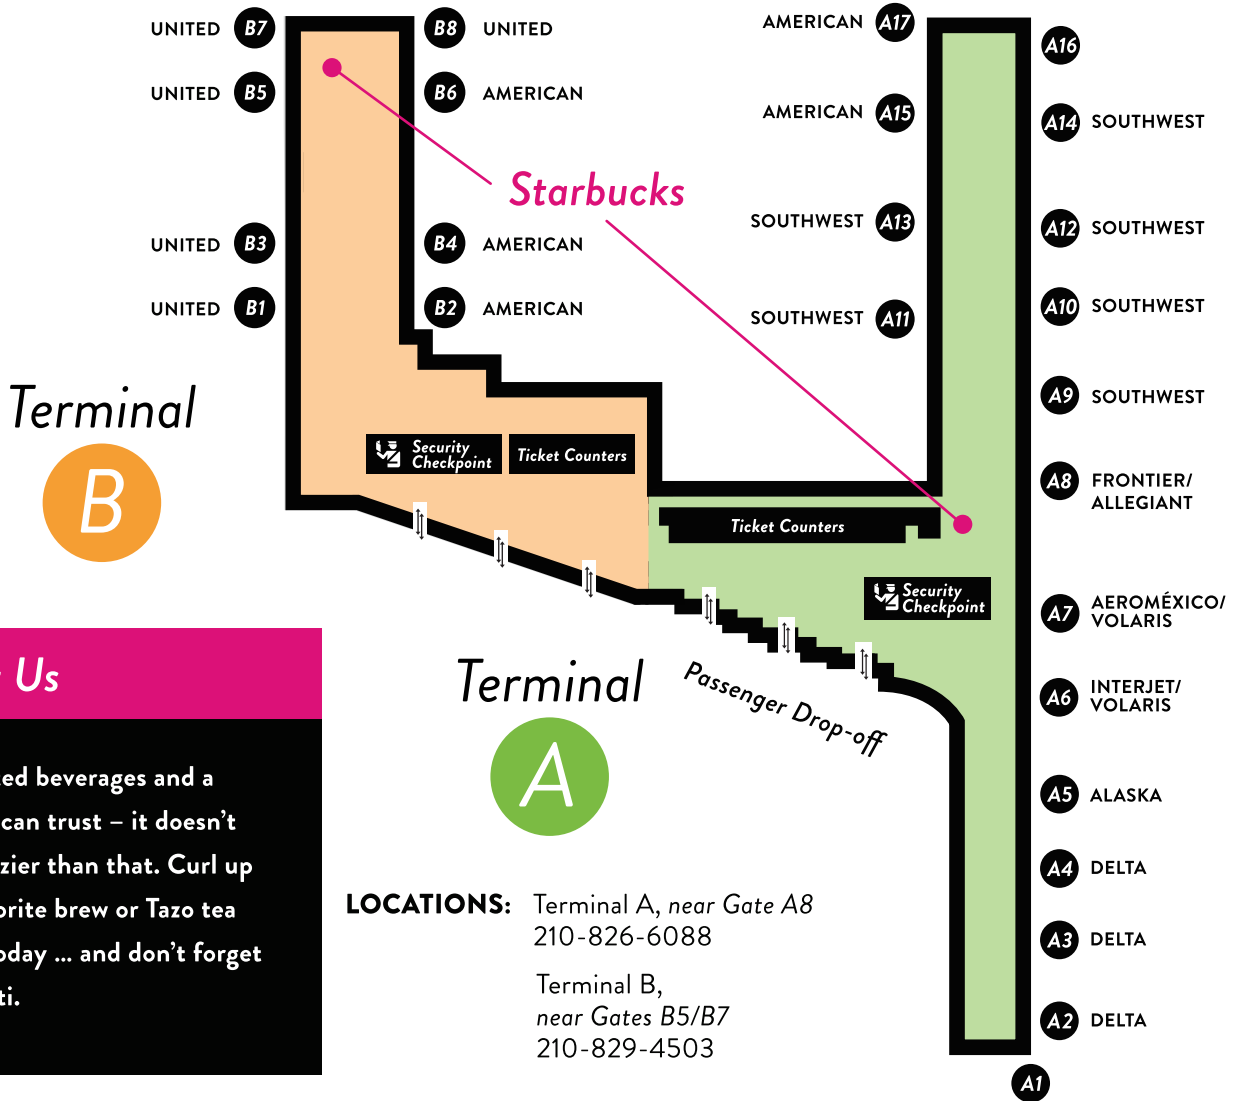

STARBUCKS

10% Off Total Ticket Price

Merchandise excluded.

Terminals

A & B

Discounts are being offered by various participating concessions doing business at the San Antonio International Airport. One coupon per customer. No additional discounts apply. **Must present coupon and boarding pass at time of purchase.**

About Us

Handcrafted beverages and a name you can trust – it doesn't get any cozier than that. Curl up with a favorite brew or Tazo tea creation today ... and don't forget the biscotti.

You may access terminal A or B concessions to use these coupons. However, please budget your time accordingly. You will have to pass through security at each terminal to reach restaurants and shops at gates.